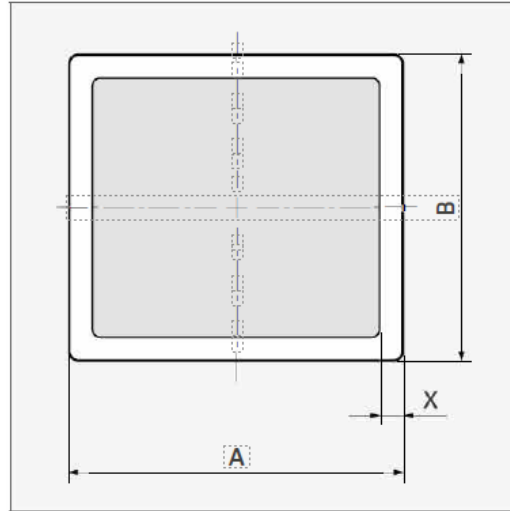

Replacement Filter Cassette

RFC

Description

Filter cartridge (EUS class) is secured with galvanized steel mesh.

Dimensions

D [mm]	A [mm]	B [mm]
100	178	200
125	178	200
150	208	224
160	208	224
200	248	260
250	298	309
315	368	375